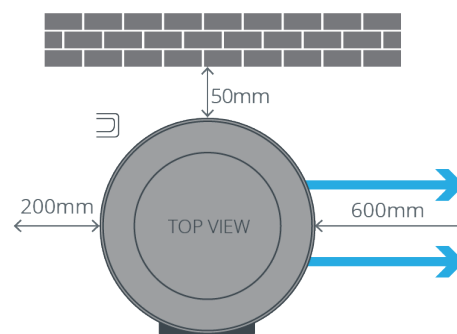

TECHNICAL SPECIFICATIONS

Rated Voltage	220-240V	
Rated Frequency	50Hz	
Heating Water Production Rate	65L/hr	
COP	4.13W/W	
Heating Capacity	2600W	
Maximum Input Power	2800W	
Maximum Input current	14.0A	
Heat Pump	Rated Power	665W
	Rated Current	3.0A
Electric Heater	Rated Power	1800W
	Rated Current	8A
Refrigerant	R290	
Refrigerant Volume	400g	
Rated Water Capacity	260L	
Water Pipe Diameter	G3/4"	
Waterproof Rating	IPX4	
Maximum Allowance Pressure	3.0MPa	
Maximum Working Pressure of Suction side	3.0MPa	
Maximum Working Pressure of Exhaust side	0.8MPa	
Noise	43dB	
Net Weight	118kg	
PTRV Rating	850kPa	
T&P Valve Power	10kW	
Ambient Operational Temperature	-7 ~ 43°C