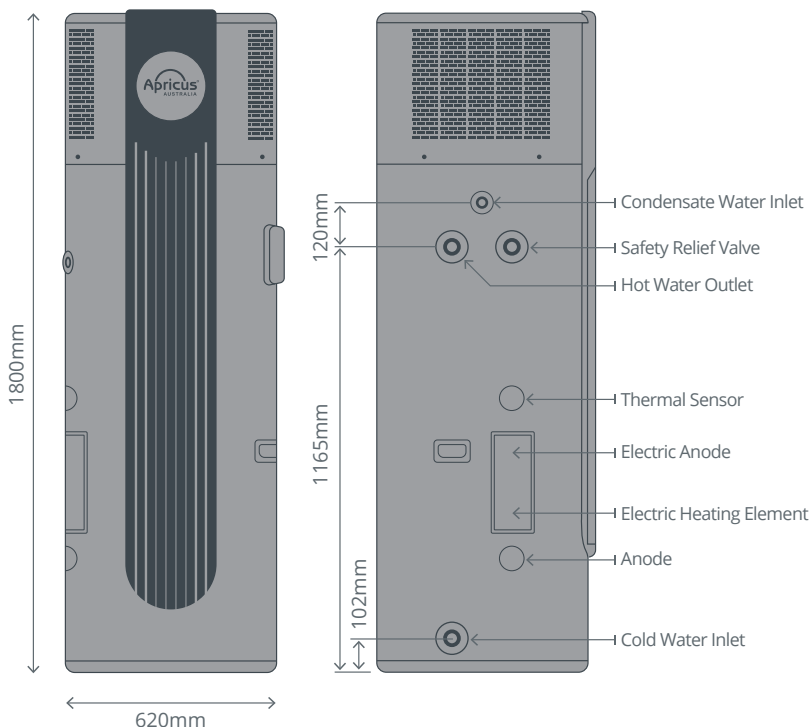

Integrate and maximise your PV with timer controlled heat up cycles.

Dual heating technology with incorporated electric element to provide hot water up to 70°C.

Smart touch screen controller makes optimising the system easier than ever.

All-In-One Heat Pump

APHP-R290-260

TECHNICAL SPECIFICATIONS

Rated Voltage	220-240V	
Rated Frequency	50Hz	
Heating Water Production Rate	65L/hr	
COP	4.13W/W	
Heating Capacity	2600W	
Maximum Input Power	2800W	
Maximum Input current	14.0A	
Heat Pump	Rated Power	665W
	Rated Current	3.0A
Electric Heater	Rated Power	1800W
	Rated Current	8A
Refrigerant	R290	
Refrigerant Volume	400g	
Rated Water Capacity	260L	
Water Pipe Diameter	G3/4"	
Waterproof Rating	IPX4	
Maximum Allowance Pressure	3.0MPa	
Maximum Working Pressure of Suction side	3.0MPa	
Maximum Working Pressure of Exhaust side	0.8MPa	
Noise	43dB	
Net Weight	118kg	
PTRV Rating	850kPa	
T&P Valve Power	10kW	
Ambient Operational Temperature	-7 ~ 43°C	